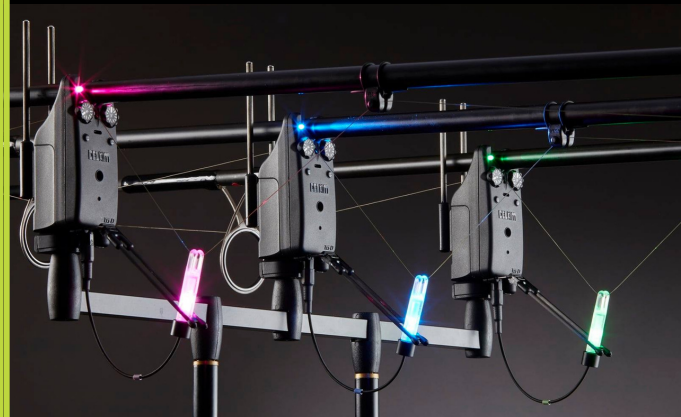

OUR RANGE 2022